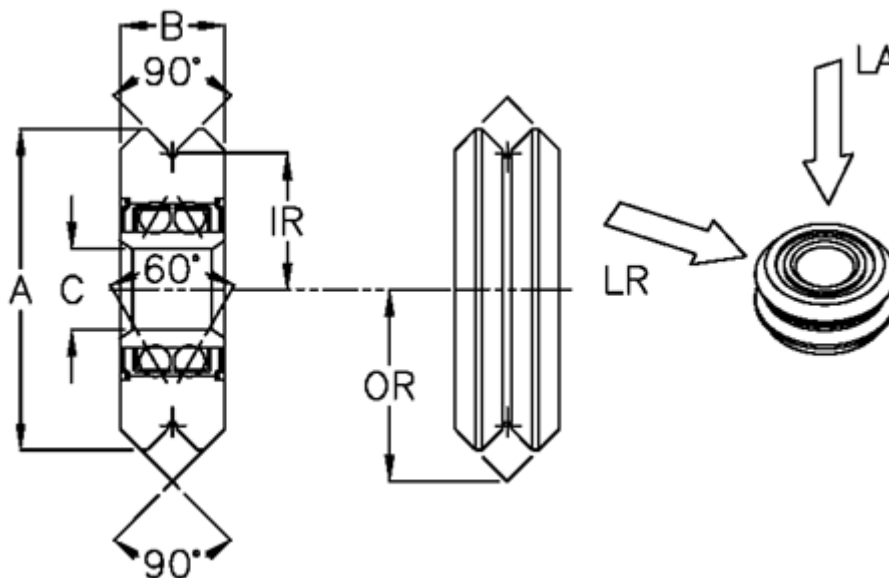

Article number: 05531

Description: Guide wheel W1X

## Measures

Diameter A	= 19.58
Hole size C	= 4.76
Internal radius IR	= 7.95
Outer radius OR	= 11.89
Width B	= 7.87